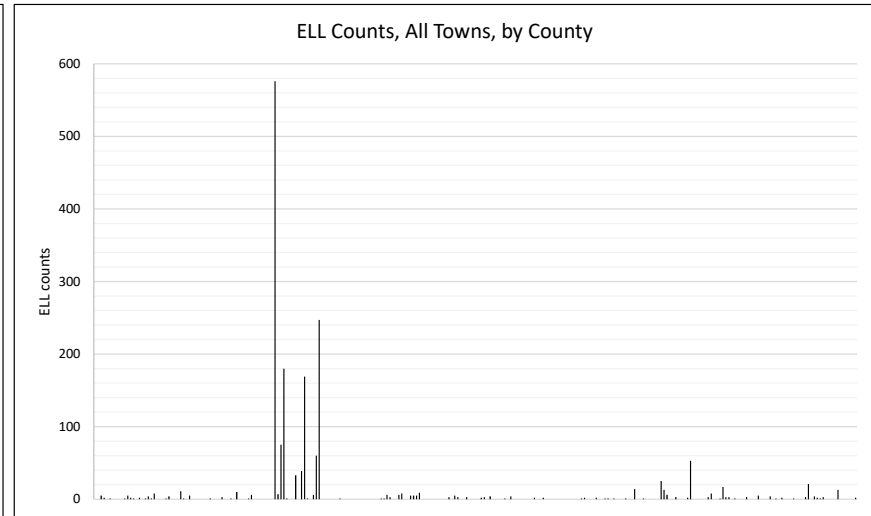

Distribution of ELL Students, FY2020

ELL counts by town of residence

Town	ELL count
Burlington	576
Winooski ID	247
Essex Town	180
South Burlington	169
Colchester	75
Williston	60
Montpelier	53
Shelburne	39
Milton	33
Barre City	25
Hartford	21
Brattleboro	17
Rutland City	14
Barre Town	13
Springfield	13
Manchester	11
Lyndon	10
Swanton	9
Highgate	8
Vergennes	8
Waterbury	8
Charlotte	7
Berlin	6
Fairfax	6

Town	ELL count
Georgia	6
St. Johnsbury	6
Westford	6
Bridport	5
Middlebury ID	5
Morristown	5
Pownal	5
Rockingham	5
Sheldon	5
St. Albans City	5
St. Albans Town	5
Bennington ID	4
Ludlow	4
Randolph	4
Shoreham	4
Vernon	4
Wells River	4
Bradford ID	3
Brookline	3
Burke	3
Chester	3
Dover	3
Duxbury	3
Fairfield	3

Town	ELL count
Hyde Park	3
Londonderry	3
Newbury	3
Pomfret	3
Stowe	3
Warren	3
Bristol	2
Castleton	2
Craftsbury	2
Fair Haven	2
Fairlee	2
Greensboro	2
Ludlow	2
Monkton	2
Norwich	2
Panton	2
Wilmington	2
Woodstock	2
Arlington	1
Athens	1
Barnard	1
Berkshire	1
Brandon	1
Concord	1

ELL counts by county of residence

County	ELL count
Addison	33
Bennington	23
Caledonia	21
Chittenden	1,394
Essex	1

County	ELL count
Franklin	49
Grand Isle	-
Lamoille	11
Orange	17
Orleans	4

County	ELL count
Rutland	24
Washington	113
Windham	40
Windsor	50